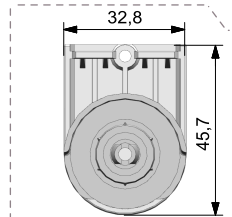

SYSTEM UPGRADES

PROFILE

PRX.200 TUBE 16