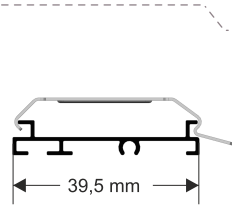

SYSTEM UPGRADES

PROFILE

PRX.200 TUBE 16