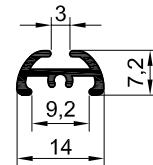

PRX.201.05