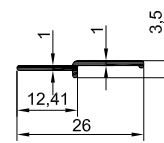

SYSTEM UPGRADES

PRX.200 TUBE 16

PRX.213

PRX.212

PRX.206.03

PROFILE

Fabric with 0.90 mm: 2 mt

COLOR RANGE