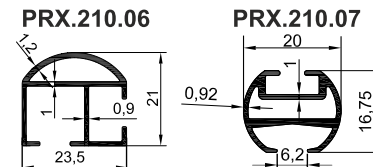

1	PRX.210.01	Screen Curtain Clutch Curtain Track
2	PRX.302.06	Bracket Portray
3	PRX.113.05	Curtain Track Glider Locked Perde Askısı

SYSTEM UPGRADES

OPTIONS

OPTIONS PROFILE

PROFILE

PRX.210.01

field of application