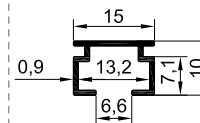

1	PRX.210.01	Screen Curtain Clutch Curtain Track
2	PRX.302.06	Bracket Portray
3	PRX.113.05	Curtain Track Glider Locked Perde Askısı

SYSTEM UPGRADES

OPTIONS

OPTIONS PROFILE

PROFILE

PRX.210.01

field of application