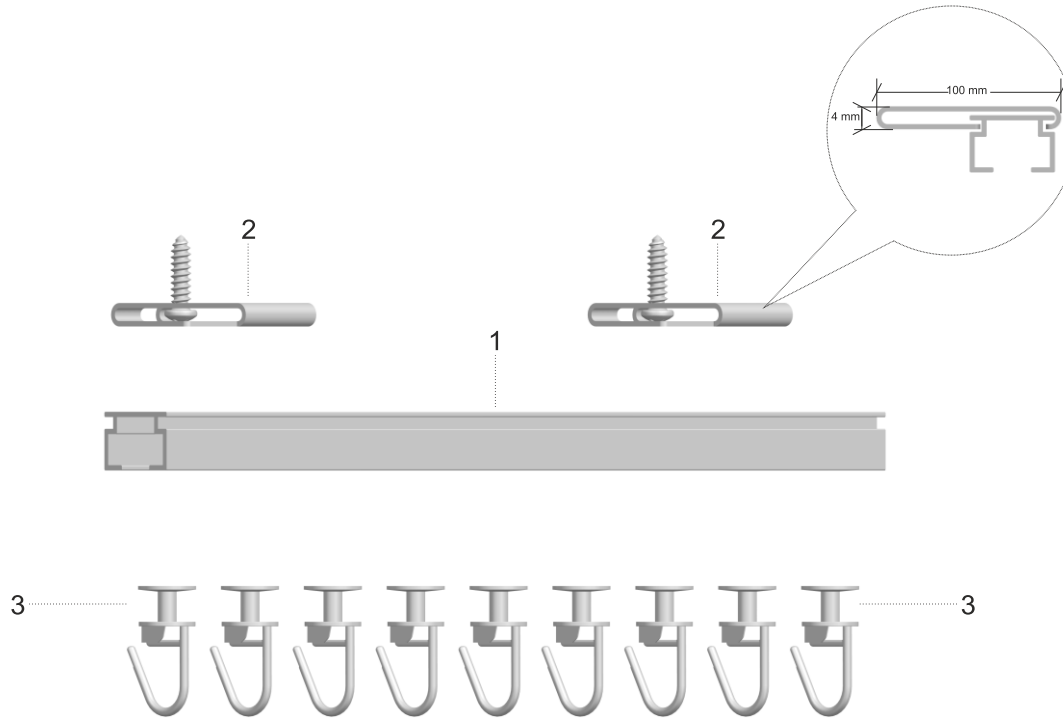

1	PRX.210.01	Screen Curtain Clutch Curtain Track
2	PRX.302.06	Bracket Portray
3	PRX.113.05	Curtain Track Glider Locked Perde Askısı

SYSTEM UPGRADES

OPTIONS

OPTIONS PROFILE

PROFILE

PRX.210.01

field of application

COLOR RANGE

Anodized

Cream

White

Black