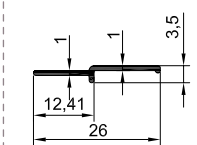

SYSTEM UPGRADES

PROFILE

PRX.200 TUBE 16

PRX.213

PRX.212

PRX.206.03

PRX.207.02

Fabric with 0.90 mm: 1.80 m