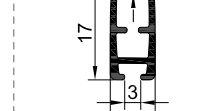

SYSTEM UPGRADES

PROFILE

PRX.200 TUBE 16

PRX.201.04

PRX.206.03

PRX.207.02

Fabric with 0.50 mm

2 m

COLOR RANGE

Anodized

Cream

White

Black

Max Width= 120 cm

Max Length= 200 cm