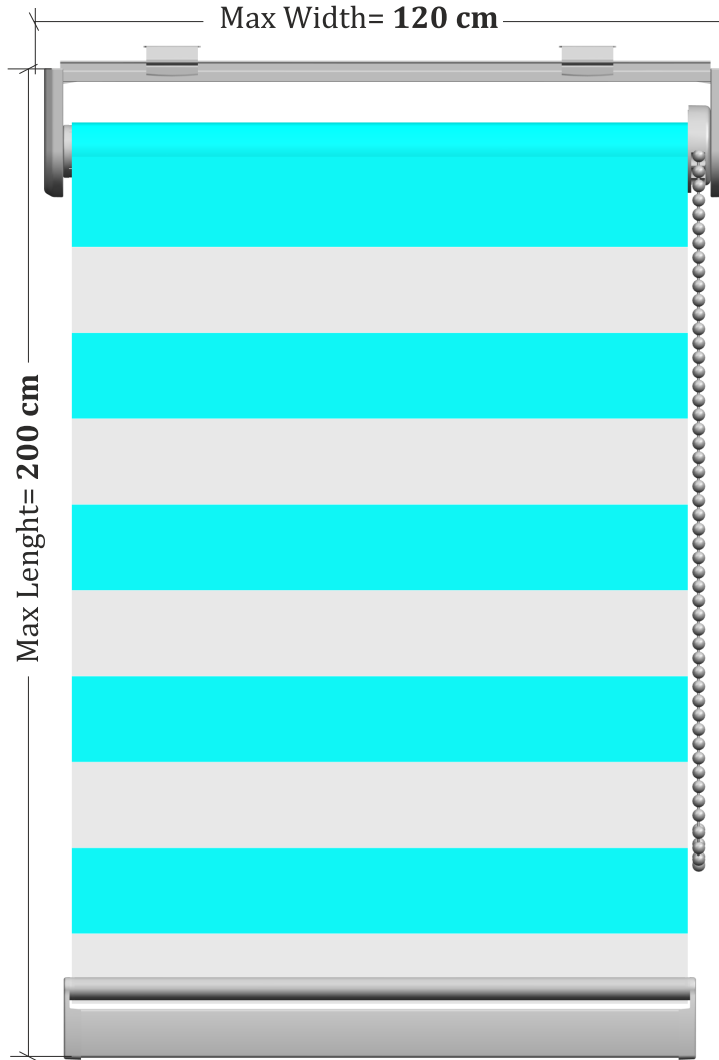

SYSTEM UPGRADES

PROFILE

PRX.200 TUBE 16

PRX.201.04

PRX.206.03

PRX.207.02

Fabric with 0.50 mm

2 m

COLOR RANGE

Anodized

Cream

White

Black

Max Width= 120 cm

Max Length= 200 cm