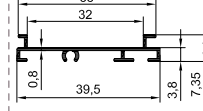

SYSTEM UPGRADES

PROFILE

PRX.200 TUBE 16

PRX.201.04

PRX.206.03

PRX.207.02

Fabric with 0.50 mm

2 m

COLOR RANGE

Anodized

Cream

White

Black

Max Width= 120 cm

Max Length= 200 cm