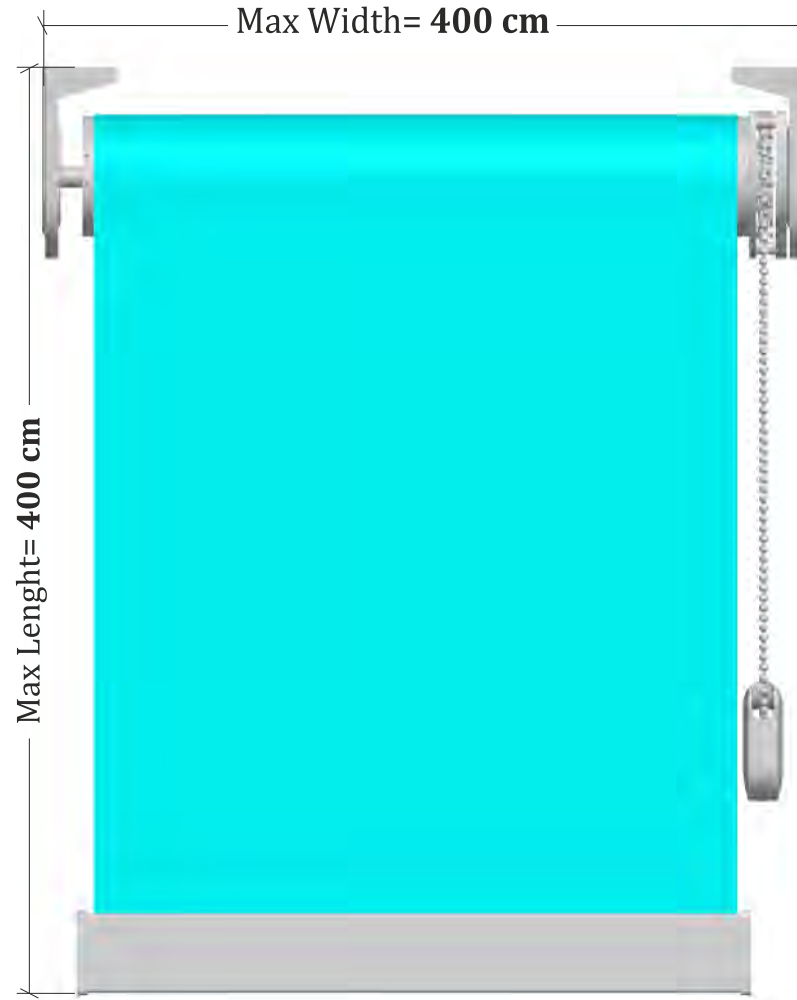

4.50 mt

Fabric with 0.90 mm: 4.50 mt

COLOR RANGE

Anodized

Cream

White

Black

Max Width= 400 cm

Max Length= 400 cm